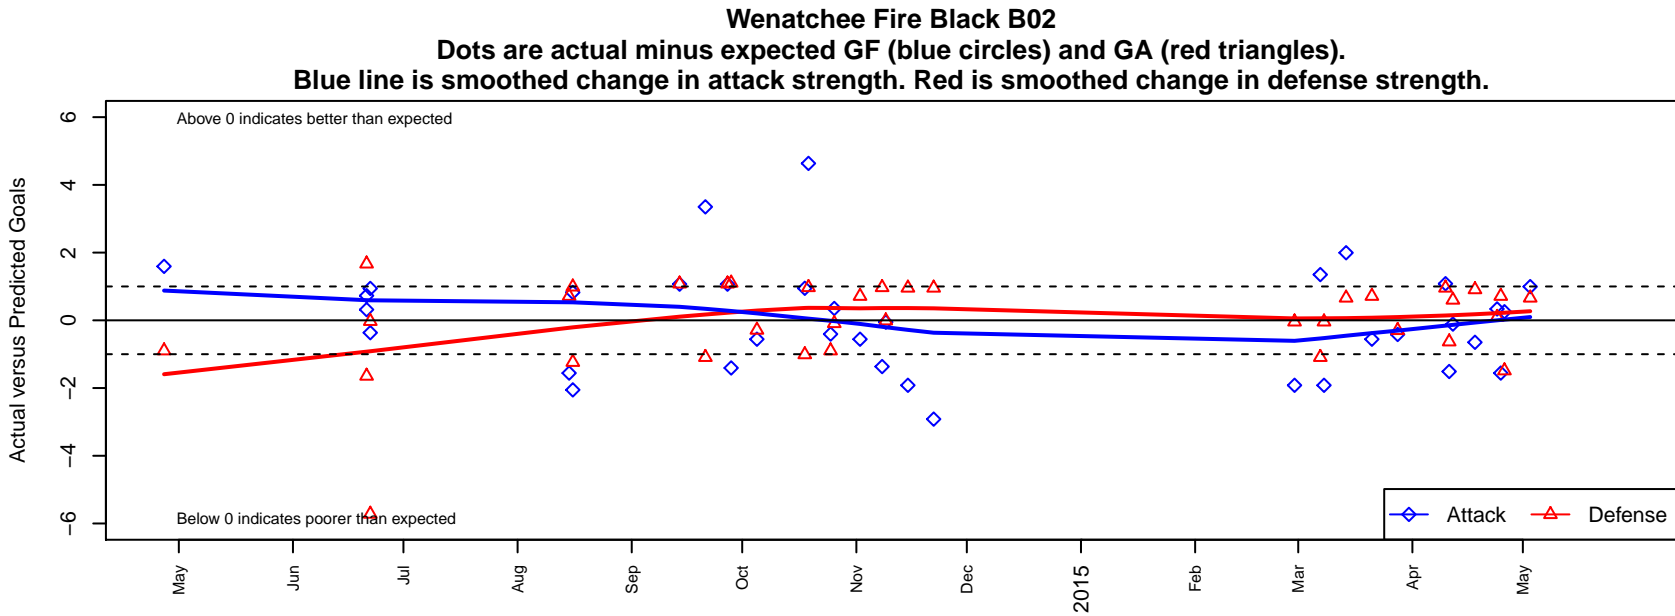

## Wenatchee Fire Black B02

Wenatchee Fire FC  
 Wenatchee, WA  
 B02 total strength=923  
 attack=1.53 defense=1.53  
 fall league = PSPL Premier U12  
 spr league = Spr PSPL SuperLeague U12  
 notes= Barboza 2013, 2014

**attack and defense variance (black dot)  
relative to other teams  
and top 10 in region**

**attack and defense rating  
relative to others at age  
and all opponents in last 13 months**

**Performance relative to 13 month average**