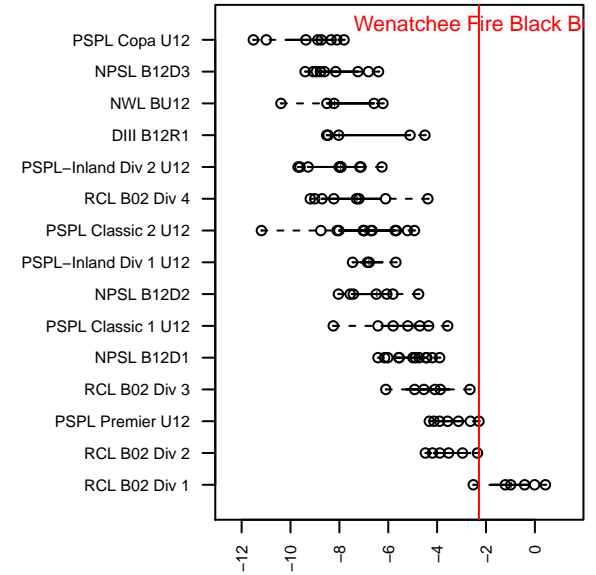

## Wenatchee Fire Black B02

Wenatchee Fire FC  
 Wenatchee, WA  
 B02 total strength=923  
 attack=1.53 defense=1.53  
 fall league = PSPL Premier U12  
 spr league = Spr PSPL SuperLeague U12  
 notes= Barboza 2013, 2014

alt names used:  
 WENATCHEE FIRE FC WENATCHEE FIRE FC  
 Wenatchee Fire FC B02 Black-Barboza  
 WENATCHEE FIRE FC B02 BLACK-BARBOZ.  
 Wenatchee Fire B02 Black-Barboza  
 Wenatchee Fire B02 Black-Barboza  
 WENATCHEE FIRE FC B02 BLACK-BARBOZ.

Venues played:  
 2013 WA Cup BU11 Gold/Silver U11  
 2014 US Club Regionals Super U11  
 2014 Skagit Super Cup U12 Gold  
 2014 PSPL Premier U12  
 2014 Spr PSPL SuperLeague U12  
 2014 WA Cup BU12 Gold/Platinum U12

**attack and defense variance (black dot)  
relative to other teams  
and top 10 in region**

**attack and defense rating  
relative to others at age  
and all opponents in last 13 months**

**Performance relative to 13 month average**